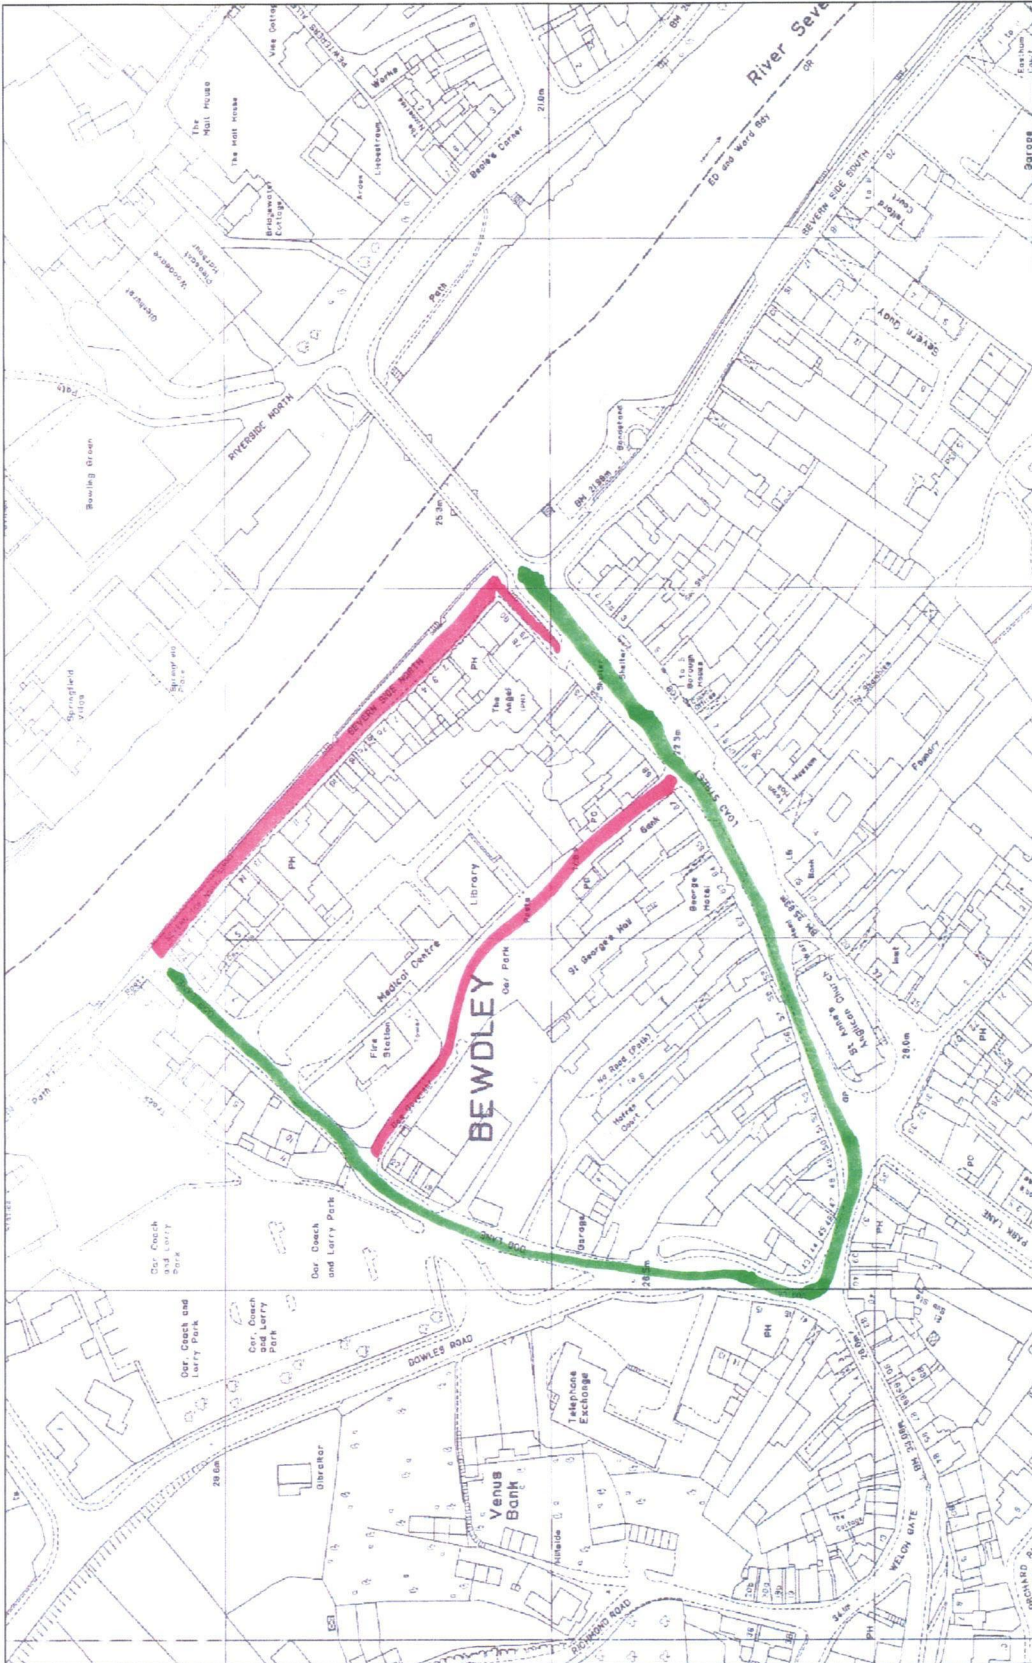

06:00 - 21:00 Hrs.
 Roads Closed
 Diversion Route

1:1250 @ A3

Crown Copyright 100053297 Saturday, October 2, 2021