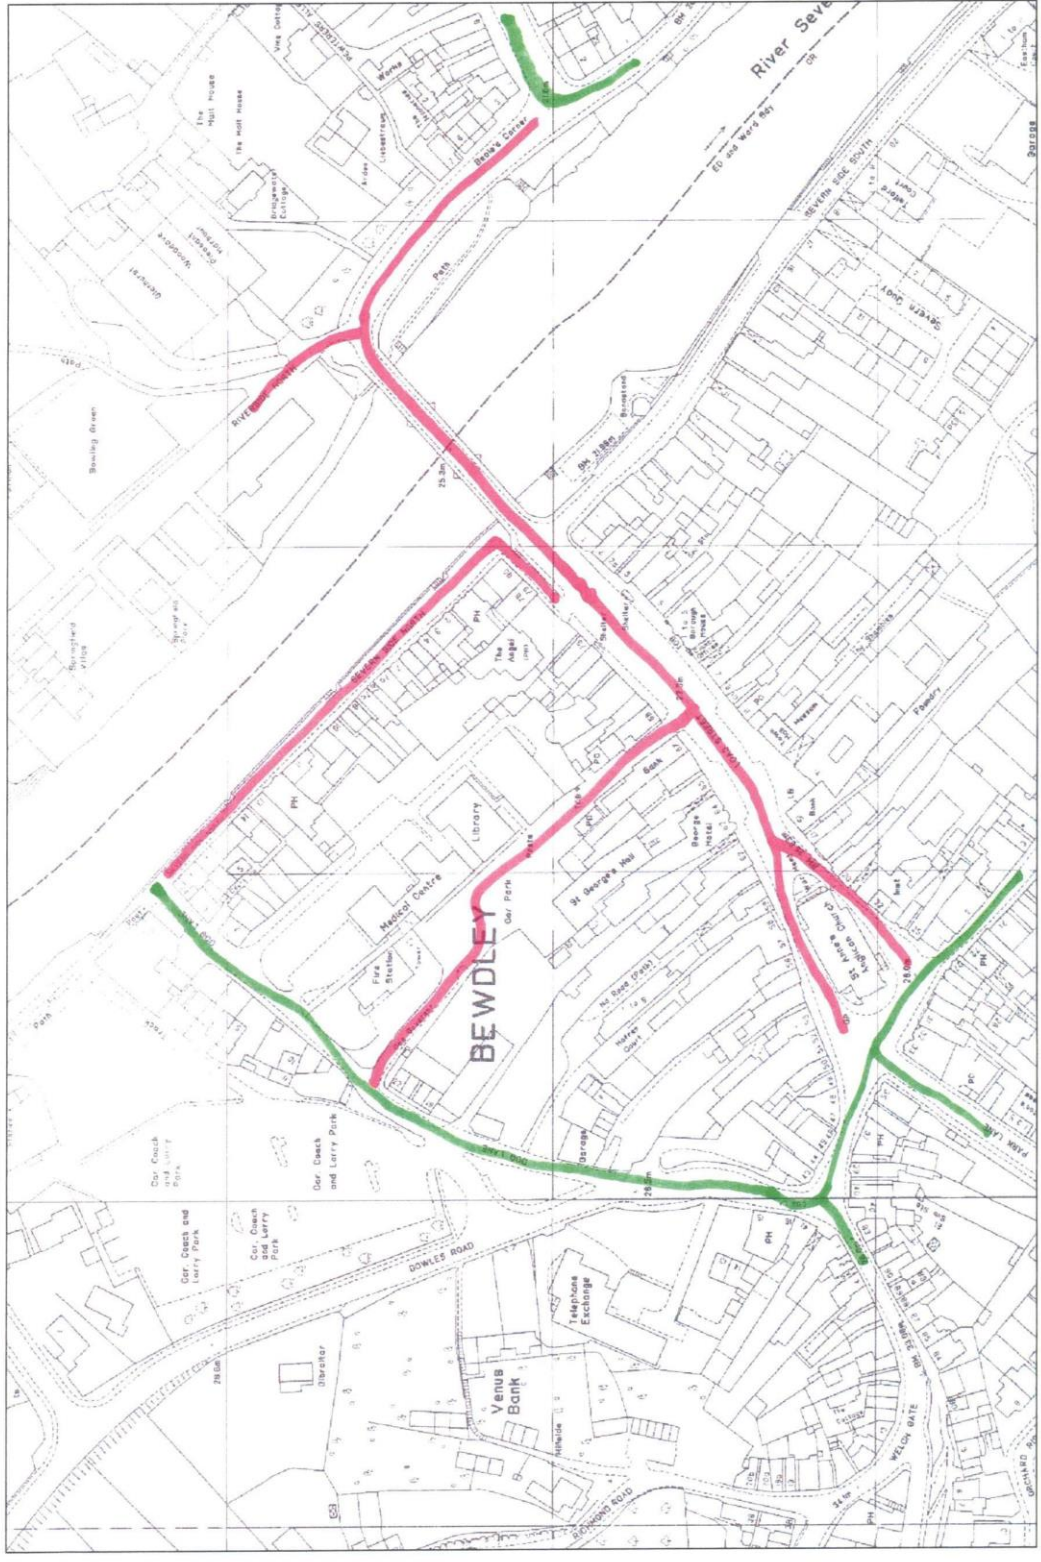

16:00 - 19:00 Hrs.
 - Roads Closes
 - DIVERSION ROUTE

1:1250 @ A3

Crown Copyright 100053297 Saturday, October 2, 2021